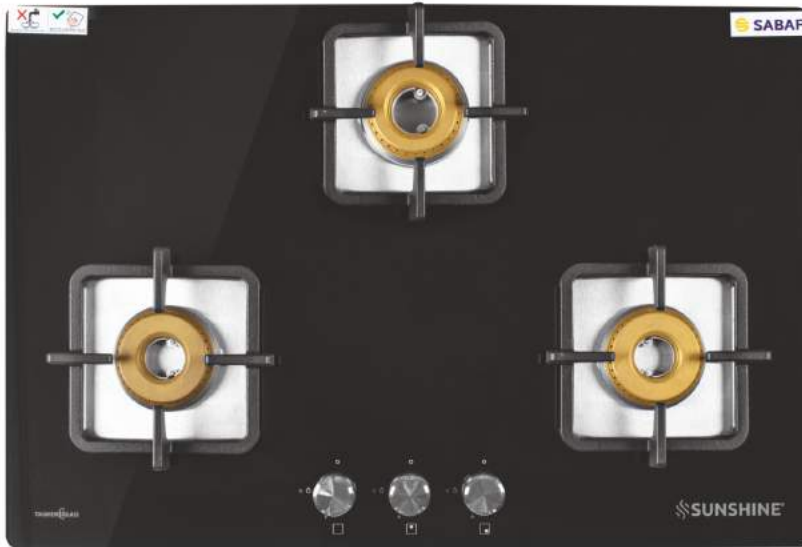

Toughened Glass

Stylish Metal Knob

Italian Burner with Auto Ignition

Sabaf Valve

 **SABAF** VALVE

- 2 YEARS ON COOKTOP
- 5 YEARS ON BURNER
- 5 YEARS ON GLASS
- 5 YEARS ON SABAF VALVE

TRONIX HOB SERIES

Table Top or Slab can be Cut & Placed