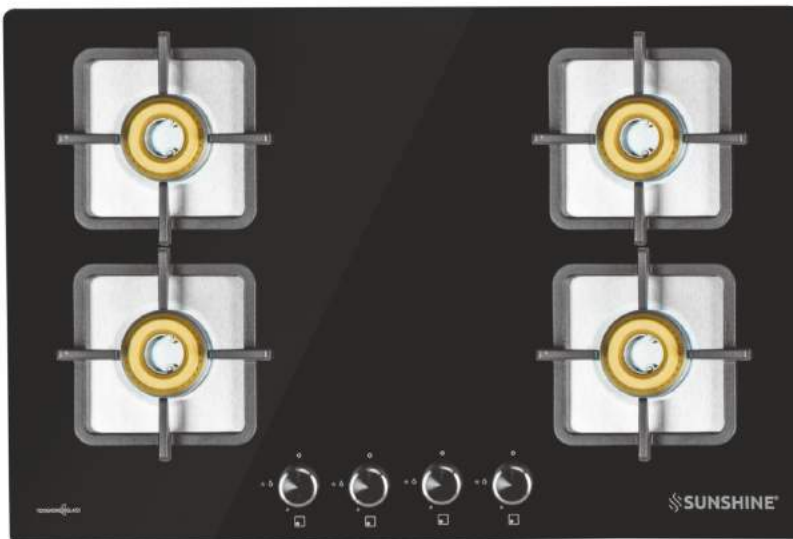

SUN-TRONIX-4 BR/ 784 HOB

Dimension (mm): 780 x 525 x 145

MRP: ₹29,990.00

• 2 YEARS ON COOKTOP • 5 YEARS ON BURNER • 5 YEARS ON GLASS • 5 YEARS ON SABAF VALVE