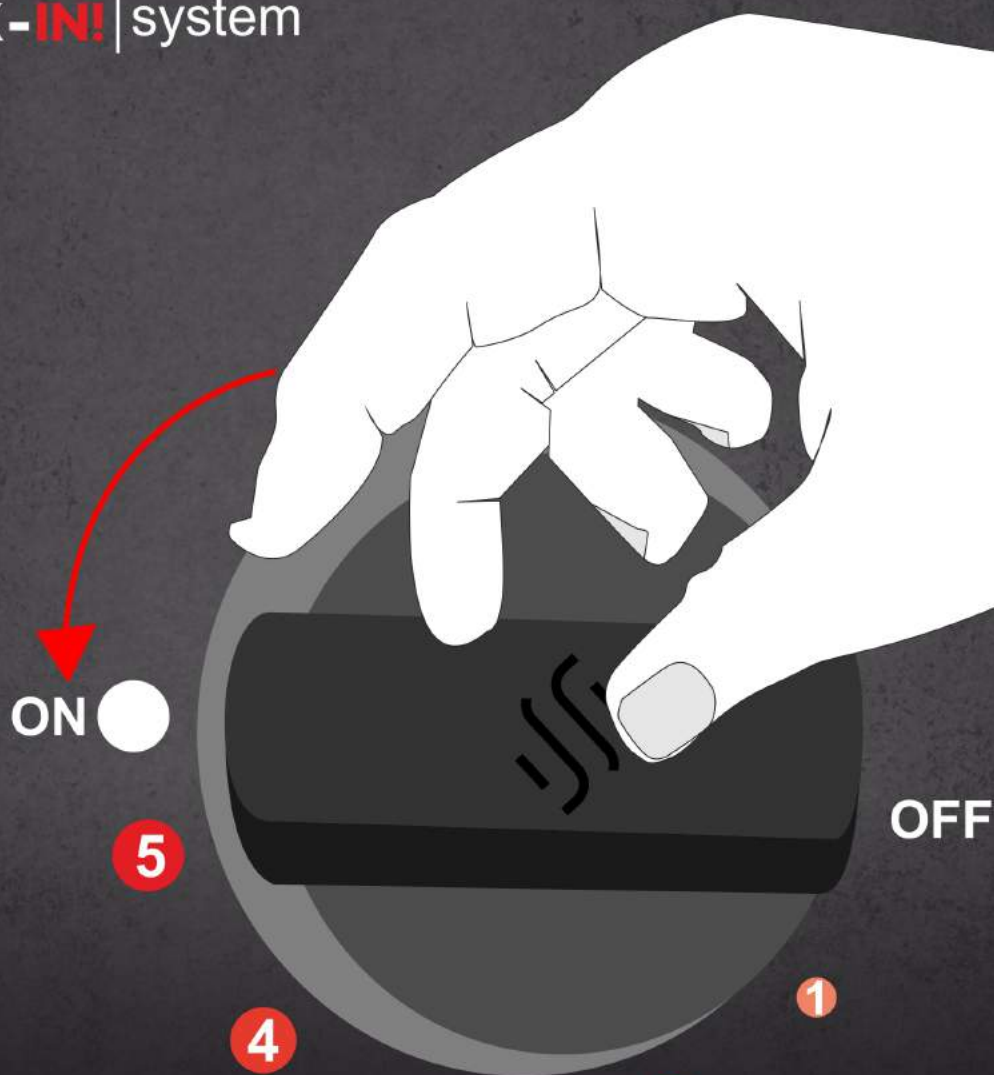

 **CLICK-IN!** system

LEAK PROOF
TECHNOLOGY

1 Soup fire
Attractive Deep Nutrition

2 Simmer fire
Simmered fried, delicious release

3 Cooking fire
Continue boiling, do not
paste does not overflow

4 Frying fire
Attractive color, pure taste