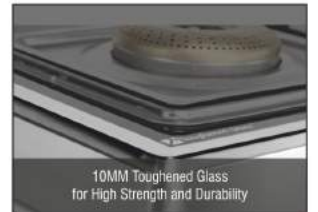

MRP: ₹11,729.00

3B GT GD/ GOLD

Dimension (mm): 770 x 380 x 100