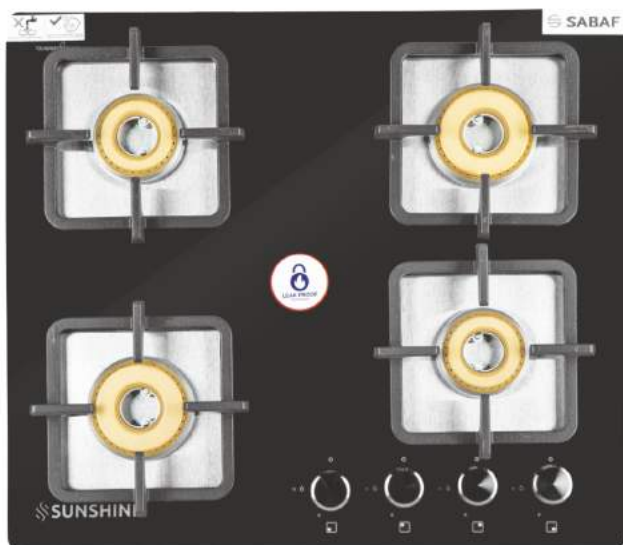

SUN-TRONIX-4 BR/ 604 HOB MRP: ₹25,990.00

Dimension (mm): 600 x 525 x 145

SABAF VALVE

- 2 YEARS ON COOKTOP
- 5 YEARS ON BURNER
- 5 YEARS ON GLASS
- 5 YEARS ON SABAF VALVE