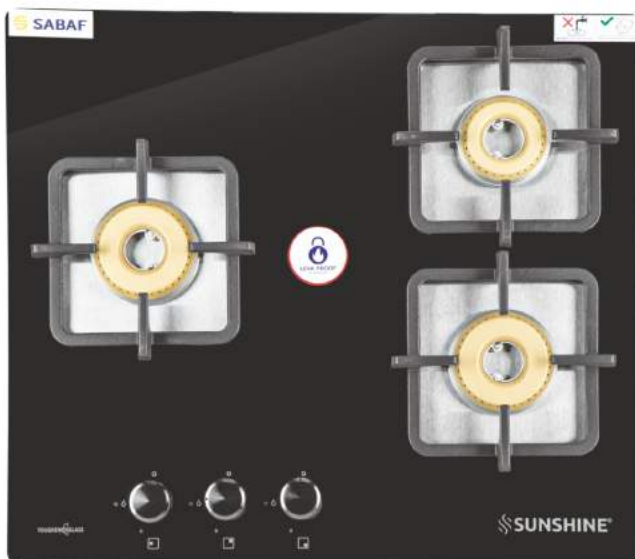

TRONIX HOB SERIES

Table Top or Slab can be Cut & Placed

SUN-TRONIX-3 BR/ 603 HOB MRP: ₹22,990.00

Dimension (mm): 600 x 525 x 145