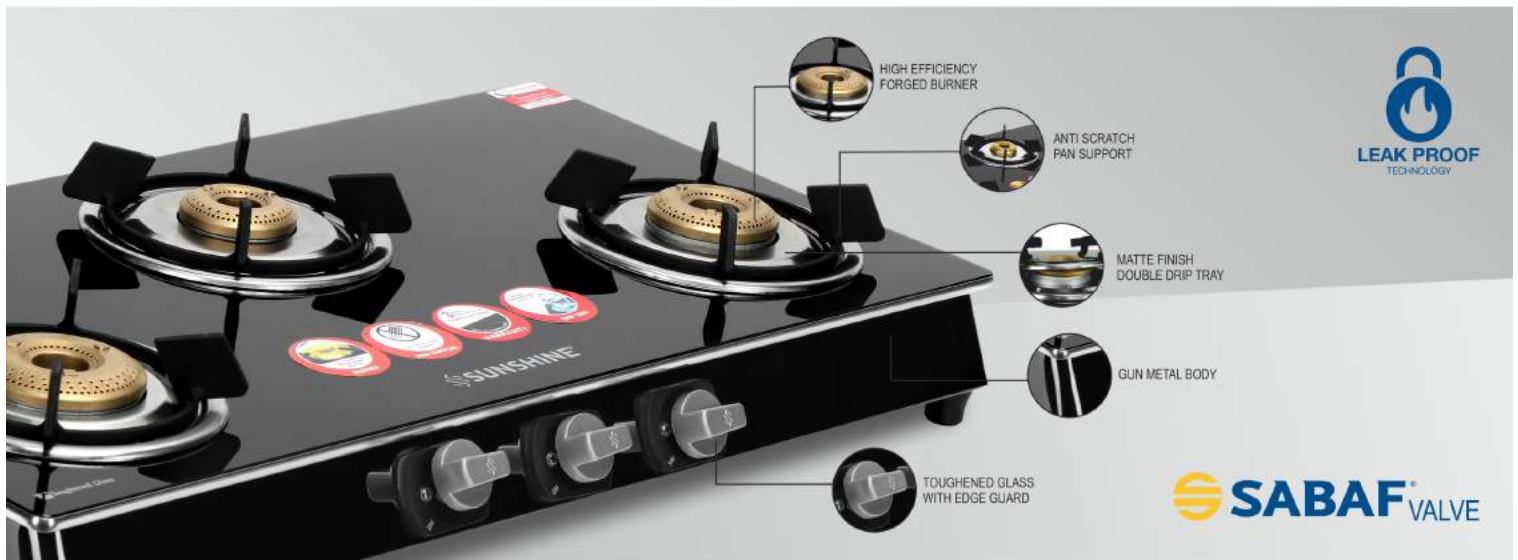

3B GT RM SL/ ROMA SILVER

Dimension (mm): 770 x 380 x 100

MRP: ₹ 17,990.00

4B GT RM SL/ ROMA SILVER

Dimension (mm): 635 x 500 x 100

MRP: ₹ 14,990.00

3B GT RM GD/ ROMA GOLD

Dimension (mm): 770 x 380 x 100